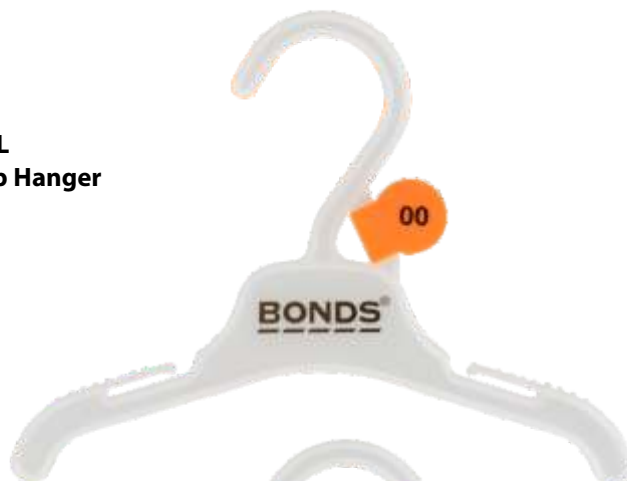

<b>ADULT TOPS</b>			
TIP410BBLNL	Top Hanger	410mm	Natural
TIP460BBLNL	Top Hanger	460mm	Natural

<b>ADULT BOTTOMS</b>			
BIP310-SPBBLNL	Bottom Hanger with Soft Pads	310mm	Natural
BIP350-SPBBLNL	Bottom Hanger with Soft Pads	350mm	Natural

<b>SIZE CLIPS</b>			
NSCB	Round Baby Size Clip		Asstd
NS	Neck Size Clip		Asstd

<b>ACCESSORIES</b>			
AC67BL	Foam Sleeve		Dark Grey

CODE **TIP200BBLNL**  
DESC **Childrens Top Hanger**  
SIZE **200mm**  
BODY COLOUR **Natural**