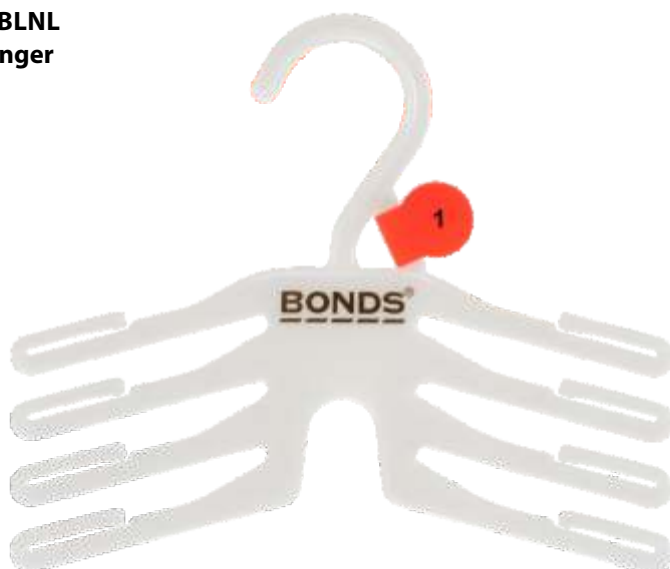

CODE **TCB210-4BBLNL**
DESC **4-Prong Hanger**
SIZE **210mm**
BODY COLOUR **Natural**