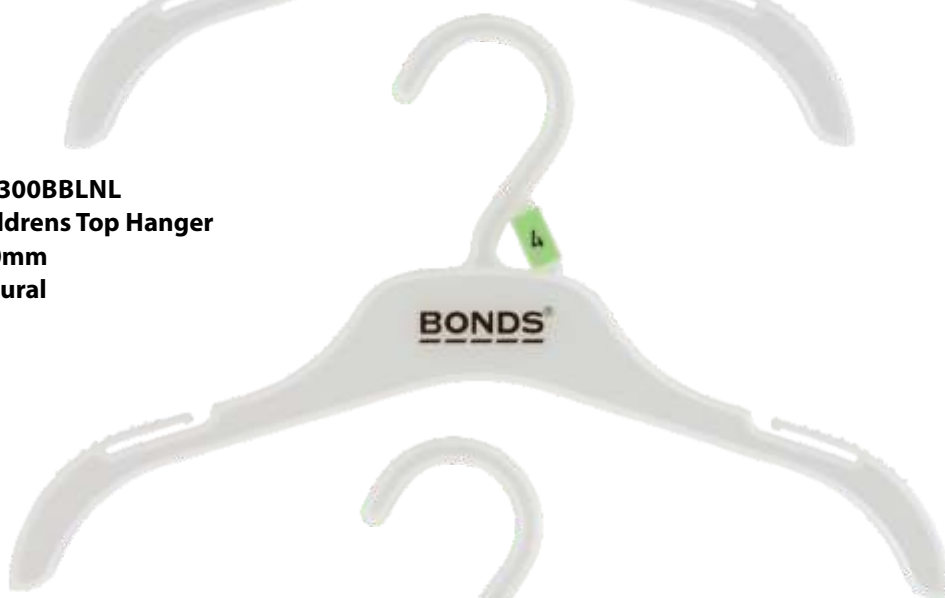

CODE **TIP300BBLNL**
DESC **Childrens Top Hanger**
SIZE **300mm**
BODY COLOUR **Natural**