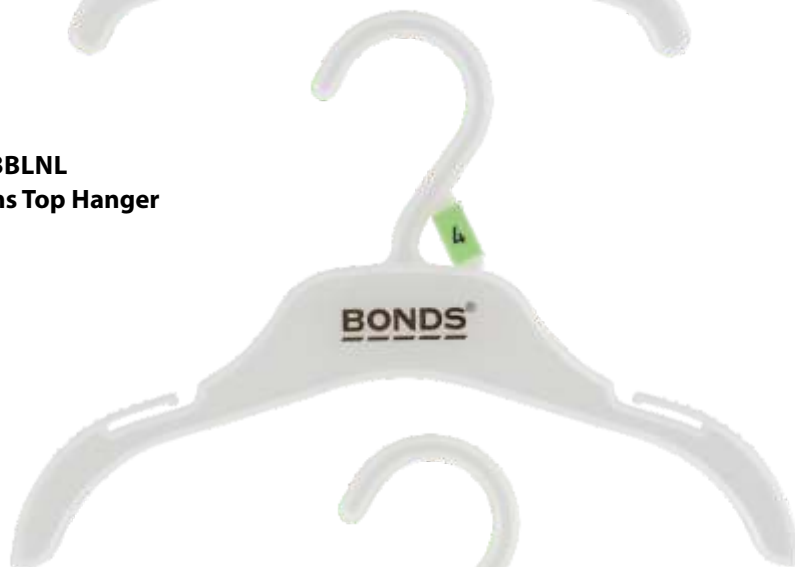

CODE **TIP250BBLNL**
DESC **Childrens Top Hanger**
SIZE **250mm**
BODY COLOUR **Natural**