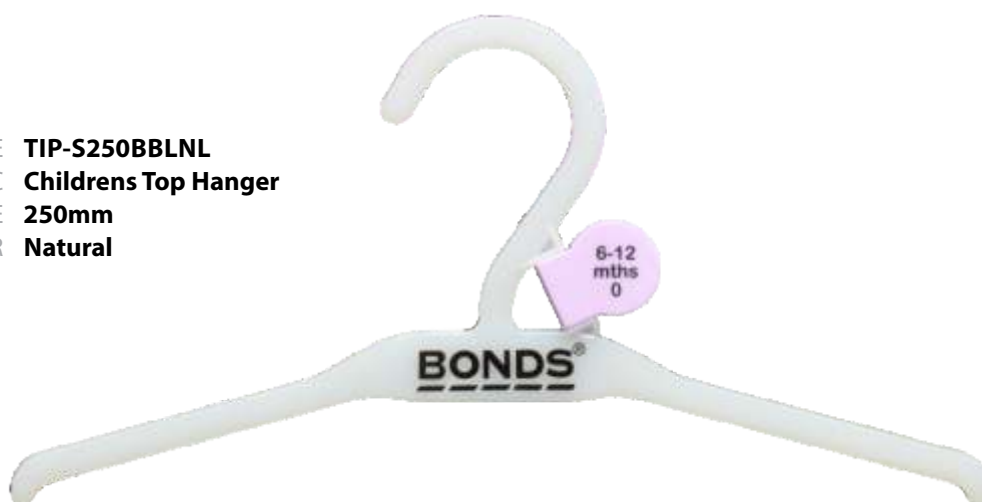

<b>SIZE CLIPS</b>			
NSCB	Round Baby Size Clip		Asstd
NS	Neck Size Clip		Asstd

<b>ACCESSORIES</b>			
AC67BL	Foam Sleeve		Dark Grey

CODE **TIP200BBLNL**  
DESC **Childrens Top Hanger**  
SIZE **200mm**  
BODY COLOUR **Natural**

CODE **TIP250BBLNL**  
DESC **Childrens Top Hanger**  
SIZE **250mm**  
BODY COLOUR **Natural**

CODE **TIP300BBLNL**  
DESC **Childrens Top Hanger**  
SIZE **300mm**  
BODY COLOUR **Natural**

CODE **TIP355BBLNL**  
DESC **Childrens Top Hanger**  
SIZE **355mm**  
BODY COLOUR **Natural**

CODE **TIP-S250BBLNL**  
DESC **Childrens Top Hanger**  
SIZE **250mm**  
BODY COLOUR **Natural**

CODE **TIP-S300BBLNL**  
DESC **Childrens Top Hanger**  
SIZE **300mm**  
BODY COLOUR **Natural**

CODE **BIPPC140BBLNL**  
DESC **Baby Bottom Hanger**  
SIZE **140mm**  
BODY COLOUR **Natural**