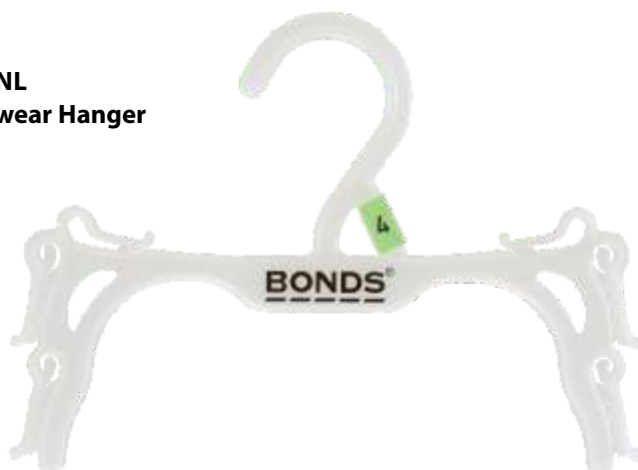

CODE **UHS210-2BBLNL**
DESC **Double Underwear Hanger**
SIZE **210mm**
BODY COLOUR **Natural**