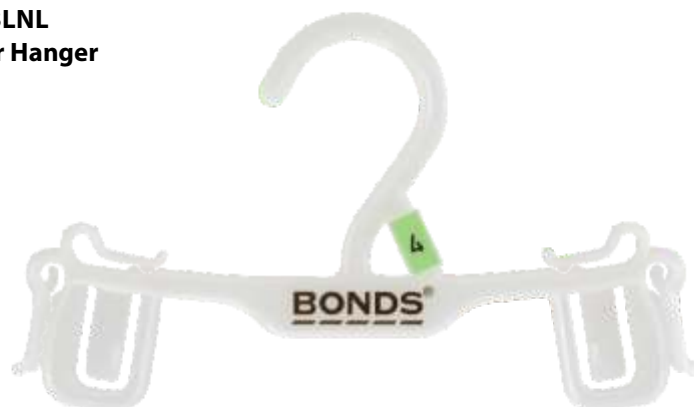

CODE **UHS210BBLNL**
DESC **Underwear Hanger**
SIZE **210mm**
BODY COLOUR **Natural**